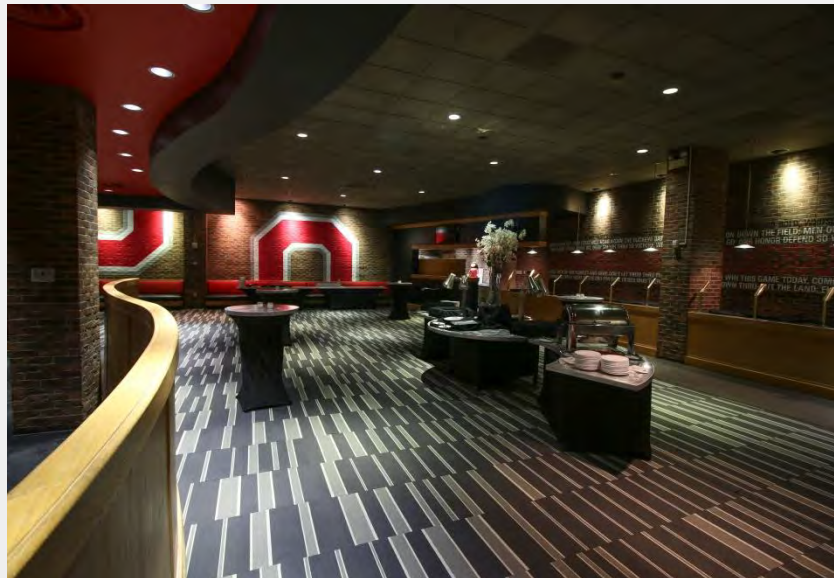

Ballroom Patio & Lawn

Take your tailgate outside in the beautiful fall weather! Enjoy a private tailgate or reception space for your large group festivities!

Clinton & Exhibit Hallway

Enjoy this large meeting room with its accompanying exhibit hallway – a great place for your lunch buffet or display tables!

Coaches Club

“The Club” is a great reception location – with its expressive Ohio State theming and built-in bar, The Club is ready for your next networking or social event!

Conference Theater

The conference theater is great for your next recital, presentation or lecture with seating for just under 500 guests, your group should have no problems spreading out in the comfy theater chairs.

Conference Theater Lobby

Pre-function gathering or event registration work perfectly in this convenient, flexible area at our Conference Theater entrance.

Delaware

Delaware is a great space for a small luncheon or class. This private space can seat up to 30 guests.

Fairfield

Have a small meeting? Fairfield may be the perfect fit! Best for groups of 10-20, or makes a convenient workspace for your large conference operations HQ.

Franklin/ Hamilton

This OSU-themed room is the perfect meeting space and even has a built-in side bar for your coffee station. Enjoy Starbucks™ coffee throughout your meeting!