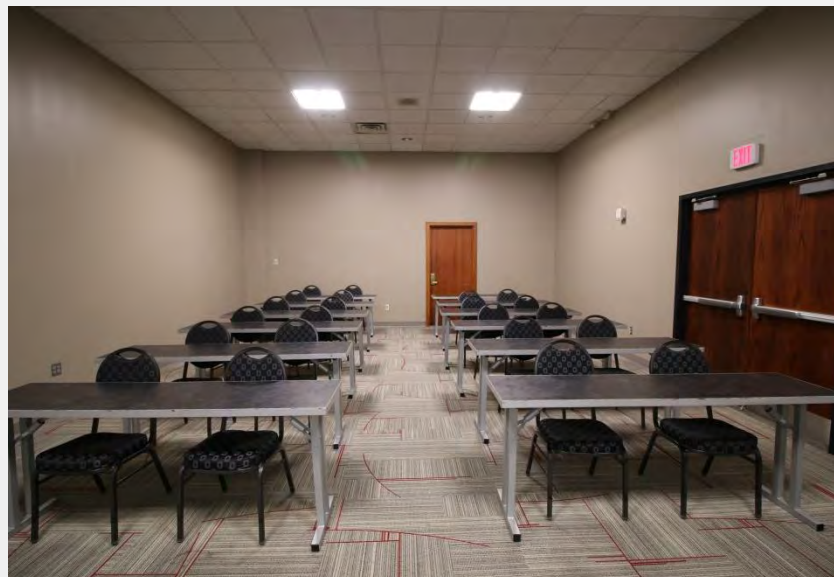

Ballroom Patio & Lawn

Take your tailgate outside in the beautiful fall weather! Enjoy a private tailgate or reception space for your large group festivities!

Clinton & Exhibit Hallway

Enjoy this large meeting room with its accompanying exhibit hallway – a great place for your lunch buffet or display tables!

Coaches Club

“The Club” is a great reception location – with its expressive Ohio State theming and built-in bar, The Club is ready for your next networking or social event!

Conference Theater

The conference theater is great for your next recital, presentation or lecture with seating for just under 500 guests, your group should have no problems spreading out in the comfy theater chairs.

Conference Theater Lobby

Pre-function gathering or event registration work perfectly in this convenient, flexible area at our Conference Theater entrance.

Delaware

Delaware is a great space for a small luncheon or class. This private space can seat up to 30 guests.

Fairfield

Have a small meeting? Fairfield may be the perfect fit! Best for groups of 10-20, or makes a convenient workspace for your large conference operations HQ.

Franklin/ Hamilton

This OSU-themed room is the perfect meeting space and even has a built-in side bar for your coffee station. Enjoy Starbucks™ coffee throughout your meeting!