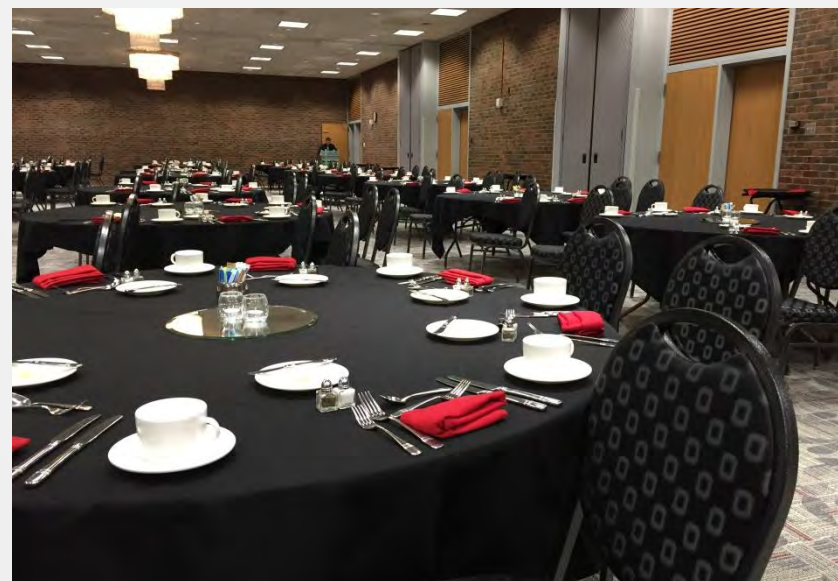

Ballroom

Conference or celebration, our ballroom can fit your large group! Four multimedia projectors ensure that all your guests can easily see your presentation or awards ceremony.