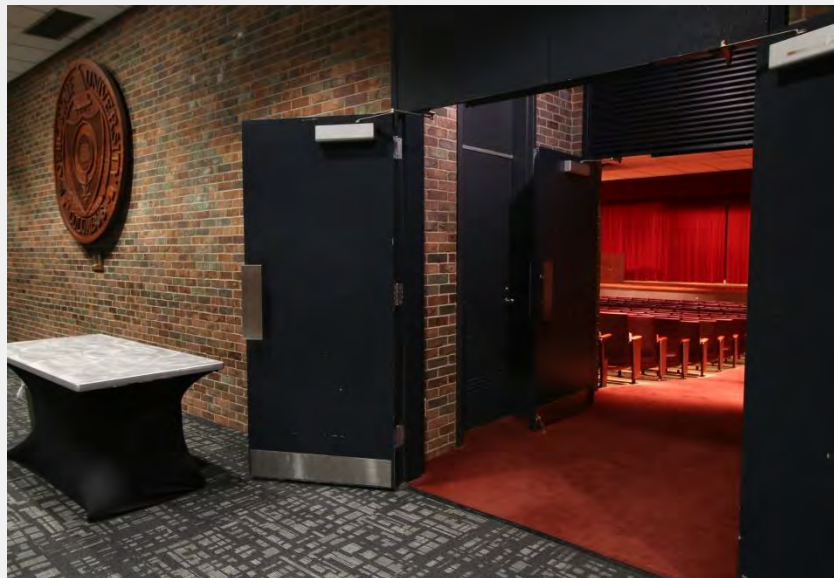

Main Lobby

Our main lobby serves as a pass-through area for multiple events or can be rented out as an exhibitor space.

*Rental of main lobby only available with rental of both the ballroom and Clinton Room

Coaches Club

“The Club” is a great reception location – with its expressive Ohio State theming and built-in bar, The Club is ready for your next networking or social event!

Conference Theater

The conference theater is great for your next recital, presentation or lecture with seating for just under 500 guests, your group should have no problems spreading out in the comfy theater chairs.

Conference Theater Lobby

Pre-function gathering or event registration work perfectly in this convenient, flexible area at our Conference Theater entrance.

Delaware

Delaware is a great space for a small luncheon or class. This private space can seat up to 30 guests.

Fairfield

Have a small meeting? Fairfield may be the perfect fit! Best for groups of 10-20, or makes a convenient workspace for your large conference operations HQ.

Franklin/ Hamilton

This OSU-themed room is the perfect meeting space and even has a built-in side bar for your coffee station. Enjoy Starbucks™ coffee throughout your meeting!