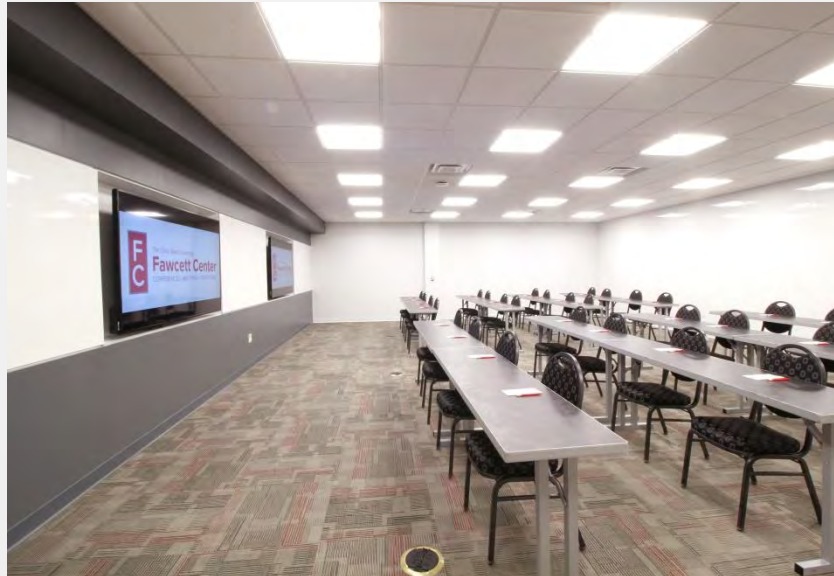

Monroe

Monroe is our supersized Highland – perfect for a larger group and features integrated dual-screen AV.