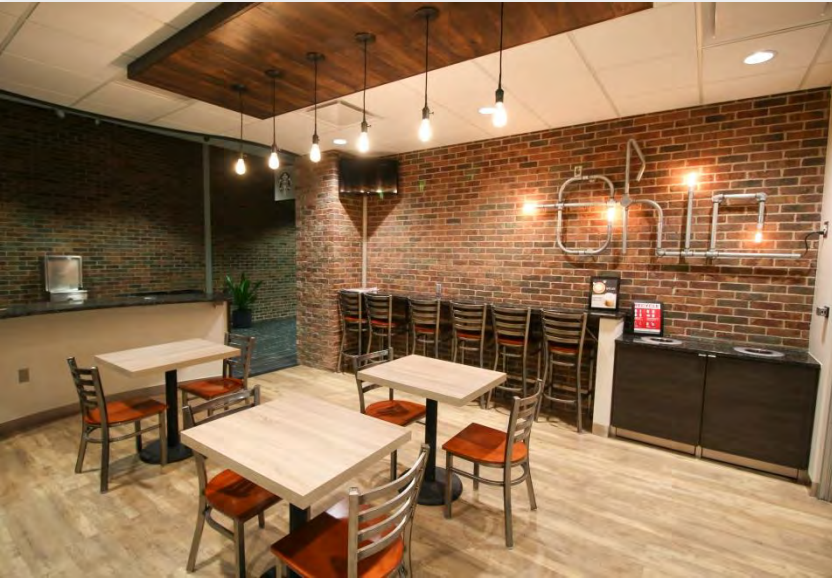

Fawcett Café

The Fawcett Café proudly serves Starbucks™ coffee, Tazo™ teas, and a variety of hot and cold lunch and breakfast items. Open Monday-Friday, the Fawcett Café is available to all of your meeting guests.