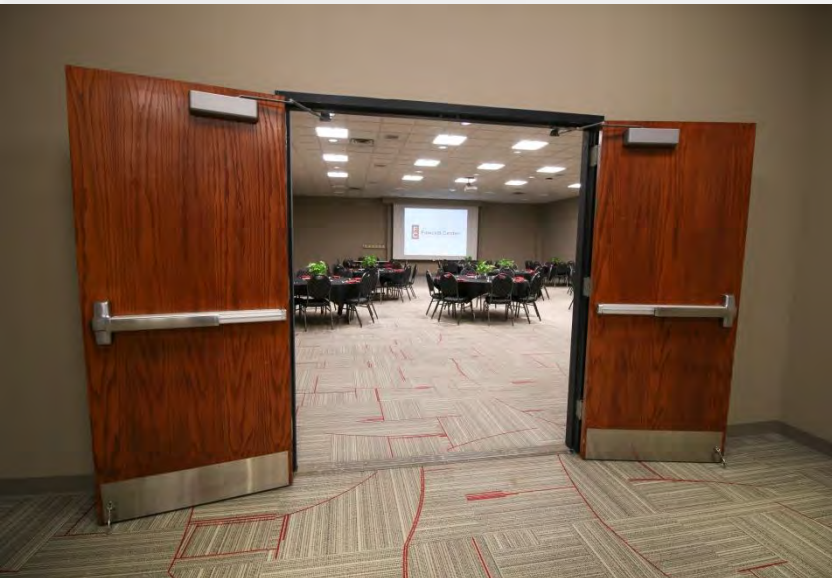

Main Lobby

Our main lobby serves as a pass-through area for multiple events or can be rented out as an exhibitor space.

*Rental of main lobby only available with rental of both the ballroom and Clinton Room

Ballroom Patio & Lawn

Take your tailgate outside in the beautiful fall weather! Enjoy a private tailgate or reception space for your large group festivities!

Clinton & Exhibit Hallway

Enjoy this large meeting room with its accompanying exhibit hallway – a great place for your lunch buffet or display tables!

Coaches Club

“The Club” is a great reception location – with its expressive Ohio State theming and built-in bar, The Club is ready for your next networking or social event!

Conference Theater

The conference theater is great for your next recital, presentation or lecture with seating for just under 500 guests, your group should have no problems spreading out in the comfy theater chairs.

Conference Theater Lobby

Pre-function gathering or event registration work perfectly in this convenient, flexible area at our Conference Theater entrance.

Delaware

Delaware is a great space for a small luncheon or class. This private space can seat up to 30 guests.