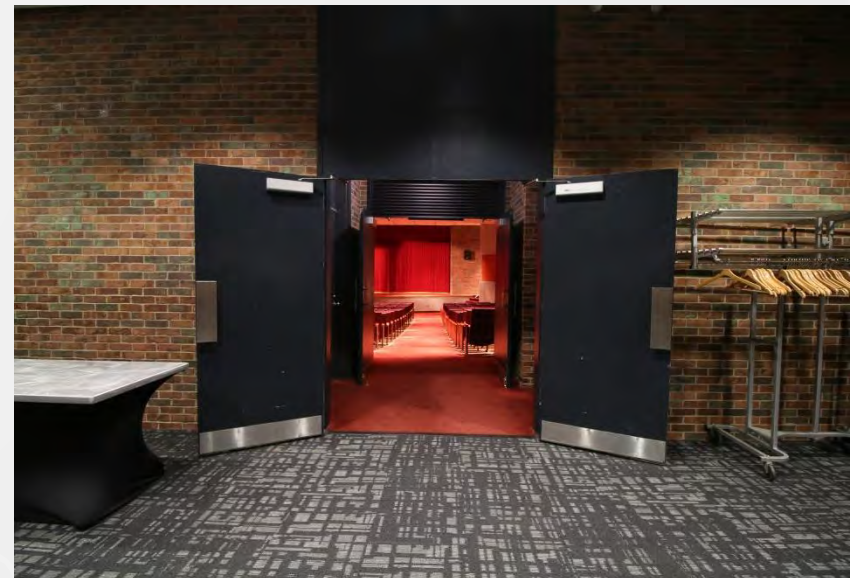

Ballroom Patio & Lawn

Take your tailgate outside in the beautiful fall weather! Enjoy a private tailgate or reception space for your large group festivities!

Clinton & Exhibit Hallway

Enjoy this large meeting room with its accompanying exhibit hallway – a great place for your lunch buffet or display tables!

Coaches Club

“The Club” is a great reception location – with its expressive Ohio State theming and built-in bar, The Club is ready for your next networking or social event!

Conference Theater

The conference theater is great for your next recital, presentation or lecture with seating for just under 500 guests, your group should have no problems spreading out in the comfy theater chairs.

Conference Theater Lobby

Pre-function gathering or event registration work perfectly in this convenient, flexible area at our Conference Theater entrance.

Delaware

Delaware is a great space for a small luncheon or class. This private space can seat up to 30 guests.

Fairfield

Have a small meeting? Fairfield may be the perfect fit! Best for groups of 10-20, or makes a convenient workspace for your large conference operations HQ.

Franklin/ Hamilton

This OSU-themed room is the perfect meeting space and even has a built-in side bar for your coffee station. Enjoy Starbucks™ coffee throughout your meeting!