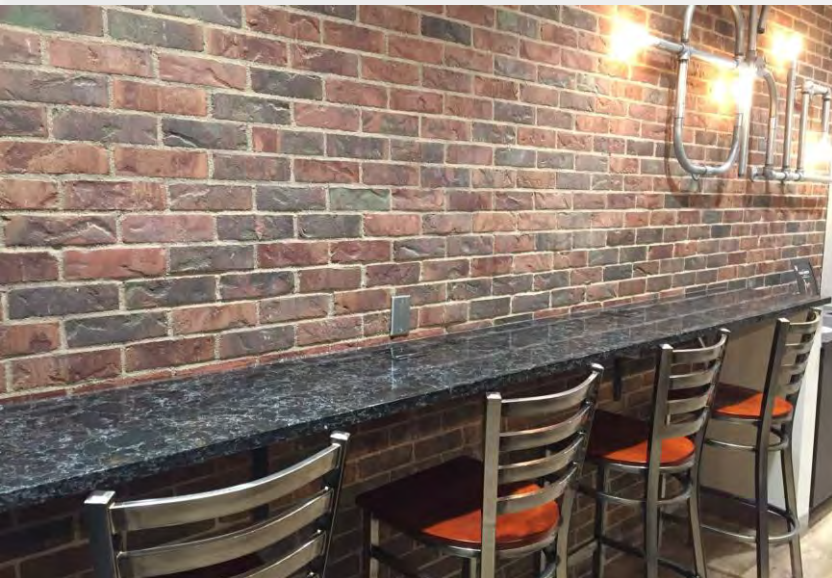

Fawcett Café

The Fawcett Café proudly serves Starbucks™ coffee, Tazo™ teas, and a variety of hot and cold lunch and breakfast items. Open Monday-Friday, the Fawcett Café is available to all of your meeting guests.