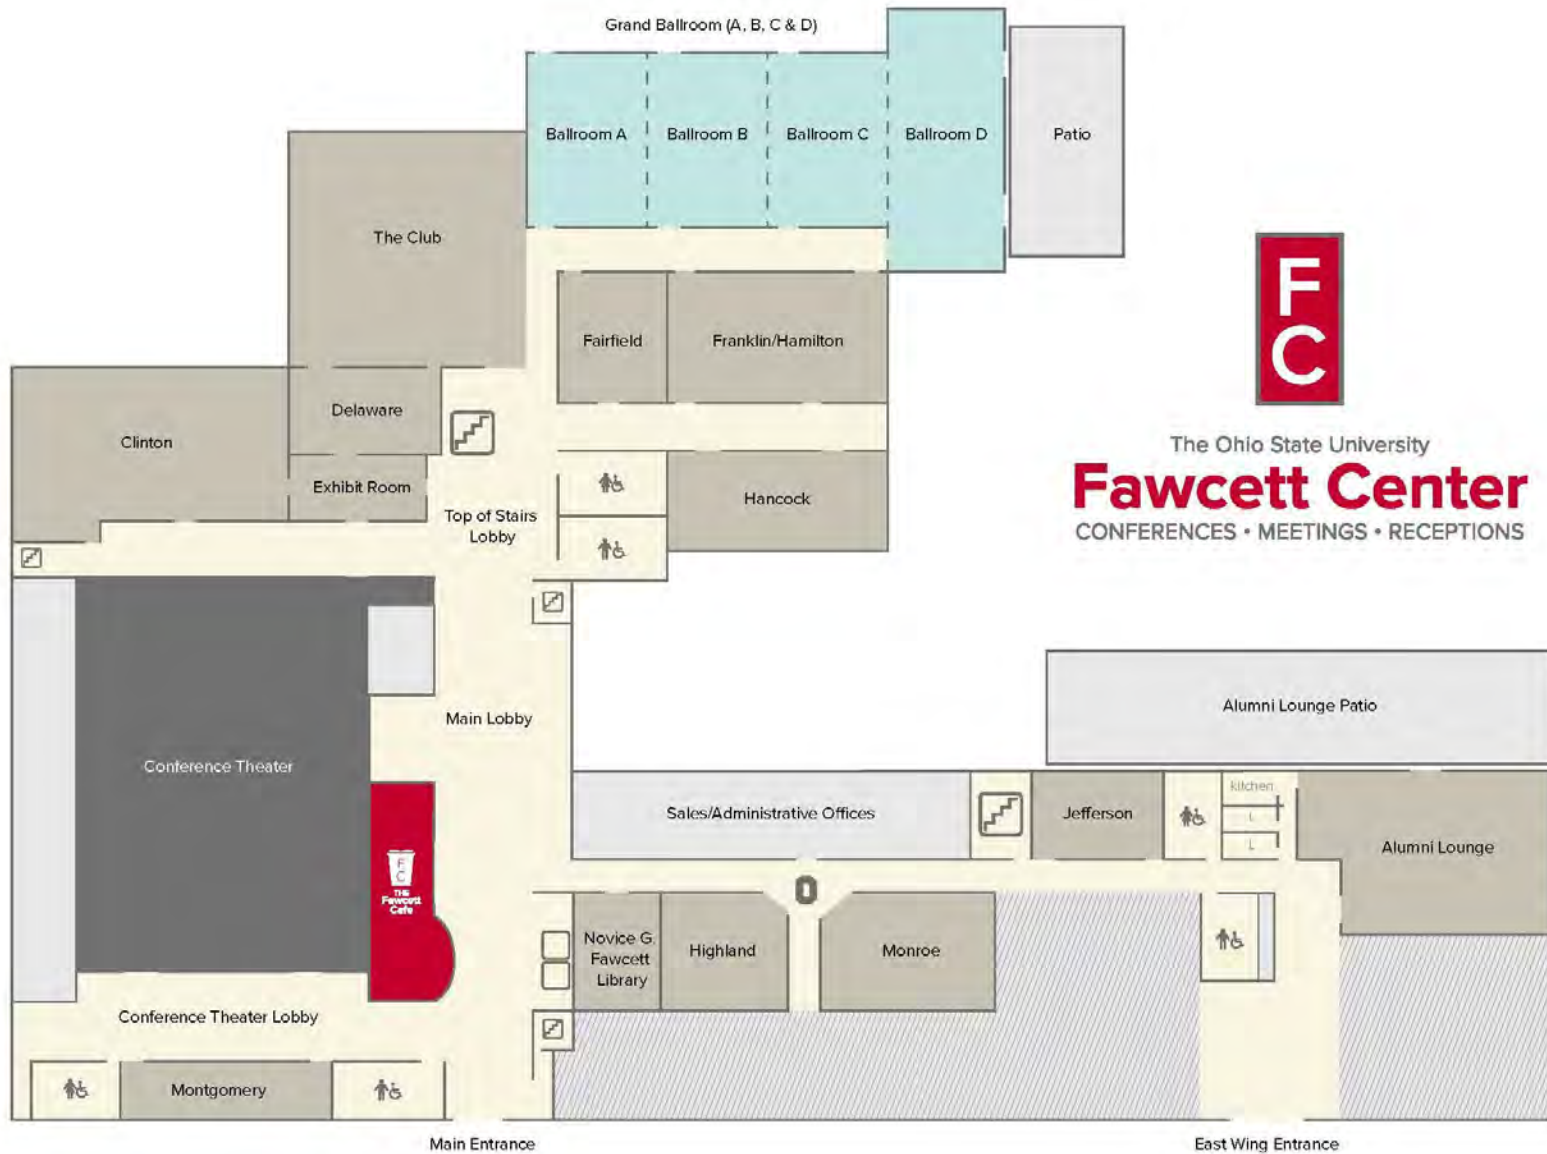

Our Facilities

At The Fawcett Center feature ample guest amenities like free wireless, prompt and courteous service, delicious in-house catering, and an onsite café.

Learn more today!

Facility Amenities:

Main Lobby

Our main lobby serves as a pass-through area for multiple events or can be rented out as an exhibitor space.

*Rental of main lobby only available with rental of both the ballroom and Clinton Room

Conference Theater Lobby

Pre-function gathering or event registration work perfectly in this convenient, flexible area at our Conference Theater entrance.

Delaware

Delaware is a great space for a small luncheon or class. This private space can seat up to 30 guests.

Fairfield

Have a small meeting? Fairfield may be the perfect fit! Best for groups of 10-20, or makes a convenient workspace for your large conference operations HQ.

Franklin/ Hamilton

This OSU-themed room is the perfect meeting space and even has a built-in side bar for your coffee station. Enjoy Starbucks™ coffee throughout your meeting!